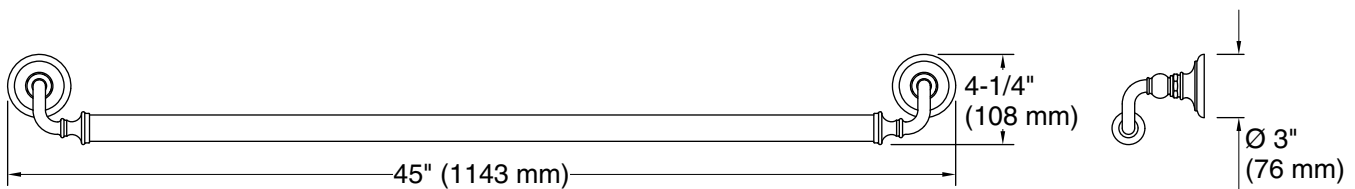

Features

- 42" (1067 mm) bar.
- Provides minimum 300 lb load capacity.
- Coordinates with traditional-style KOHLER® faucets and showering components.

Material

- Premium metal construction for durability and reliability.
- KOHLER finishes resist corrosion and tarnishing.

Technical Information

All product dimensions are nominal.

Installation Type: Wall-mount

Material: Zinc, Stainless Steel

Notes

Measure your actual product for roughing-in details.

WARNING: Risk of personal injury. The wall plates on the grab bar must be mounted to a brace between the wall studs. This will ensure that the weight of the user is adequately supported.