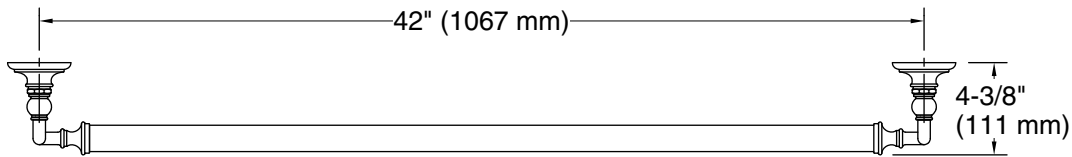

Features

- 42" (1067 mm) bar.
- Provides minimum 300 lb load capacity.
- Coordinates with traditional-style KOHLER® faucets and showering components.

Material

- Premium metal construction for durability and reliability.
- KOHLER finishes resist corrosion and tarnishing.

Technical Information

All product dimensions are nominal.

Installation Type: Wall-mount

Material: Zinc, Stainless Steel

Notes

Measure your actual product for roughing-in details.

WARNING: Risk of personal injury. The wall plates on the grab bar must be mounted to a brace between the wall studs. This will ensure that the weight of the user is adequately supported.